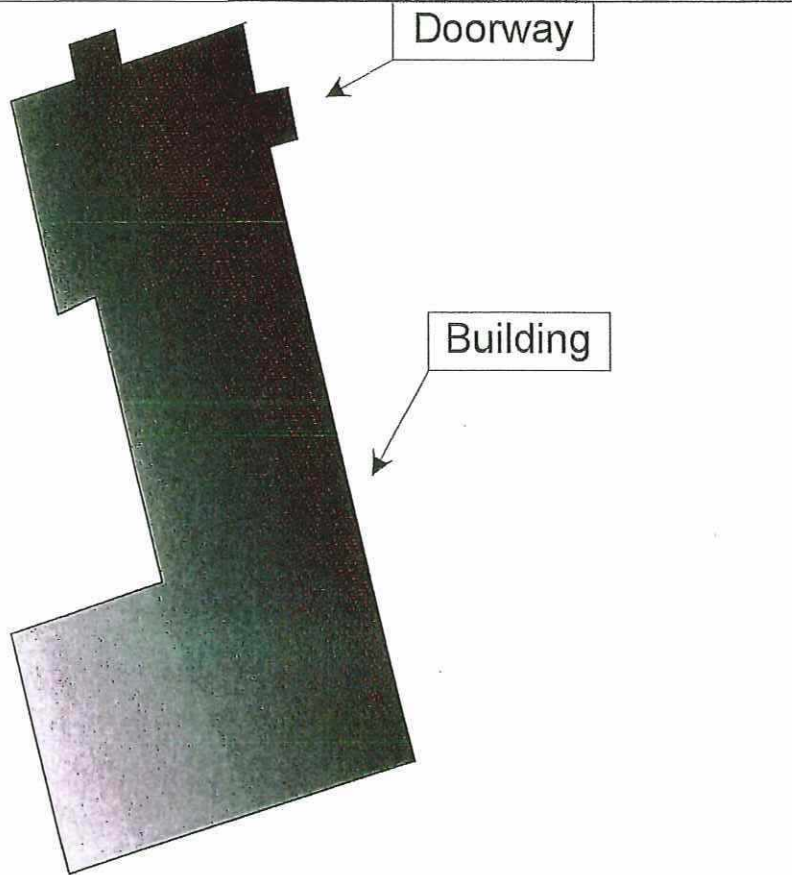

MASSACHUSETTS STATE POLICE

COLLISION ANALYSIS & RECONSTRUCTION SECTION

| | |
|-------------------|---------------------|
| Case Number: | 2018-CAR-000027 |
| Date of Incident: | 2/3/2018 |
| Incident Locus: | Reading, MA |
| Drawn By: | Tpr. Arisetty #3207 |