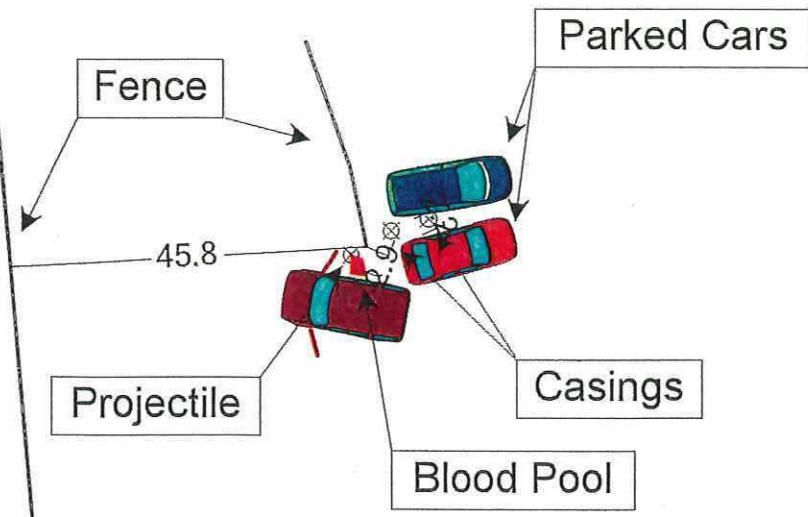

MASSACHUSETTS STATE POLICE

COLLISION ANALYSIS & RECONSTRUCTION SECTION

| | |
|-------------------|---------------------|
| Case Number: | 2018-CAR-000027 |
| Date of Incident: | 2/3/2018 |
| Incident Locus: | Reading, MA |
| Drawn By: | Tpr. Arisetty #3207 |