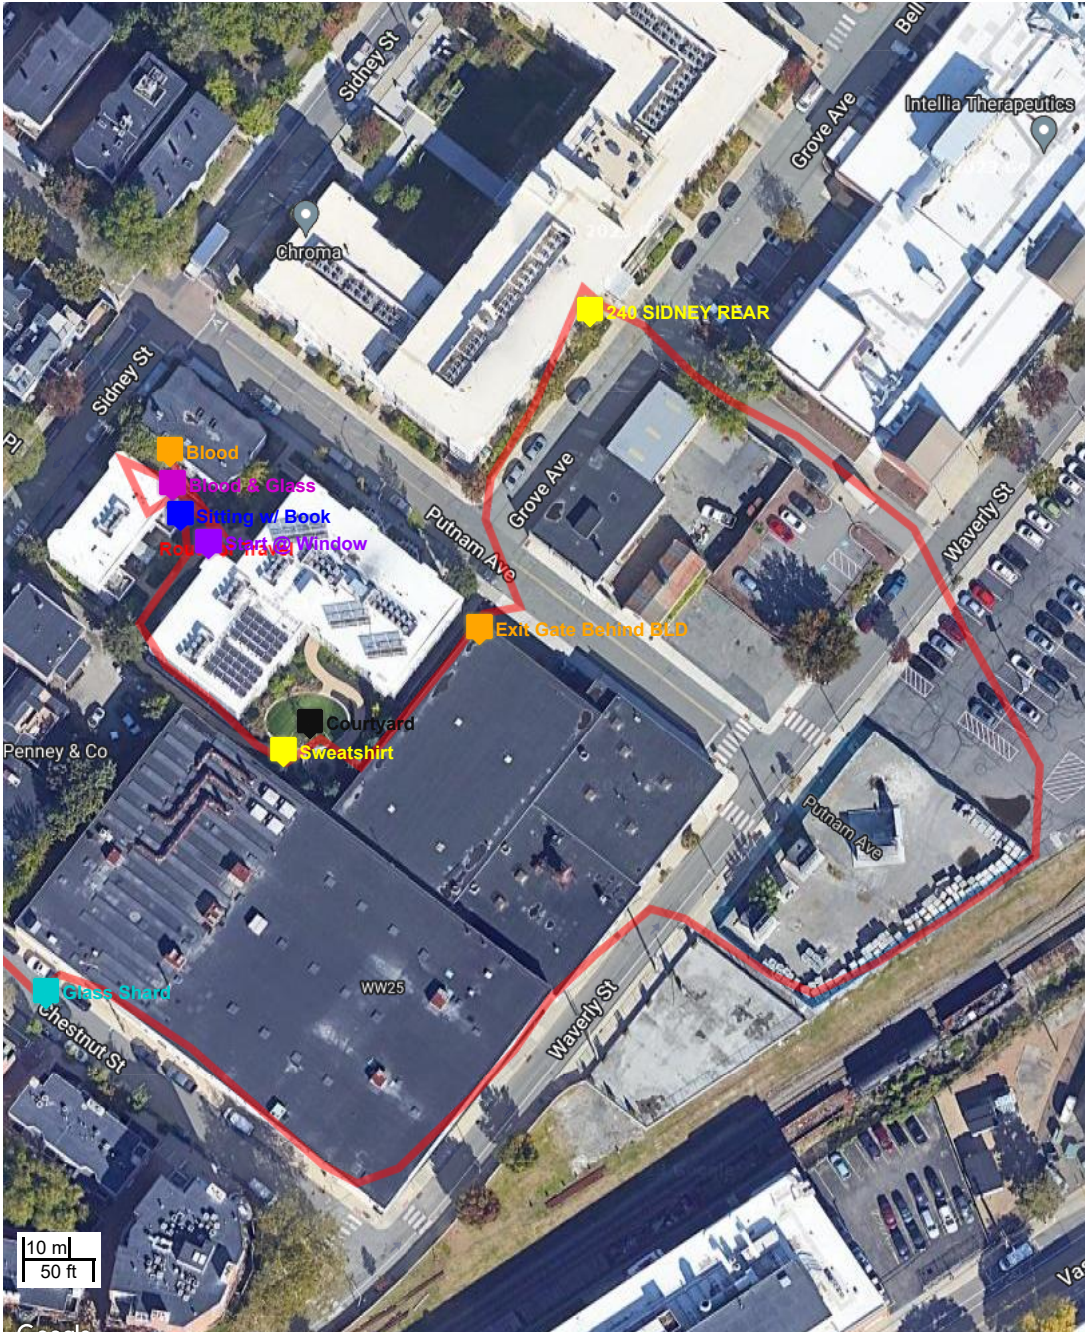

Mission Name: Cambridge Evidence Search

Google Map data ©2023 Imagery ©2023, CNES / Airbus, MassGIS, Commonwealth of Massachusetts EOE, Maxar Technologies, Sanborn Report a map error Mission Manager Inc. Map Datum: WGS84