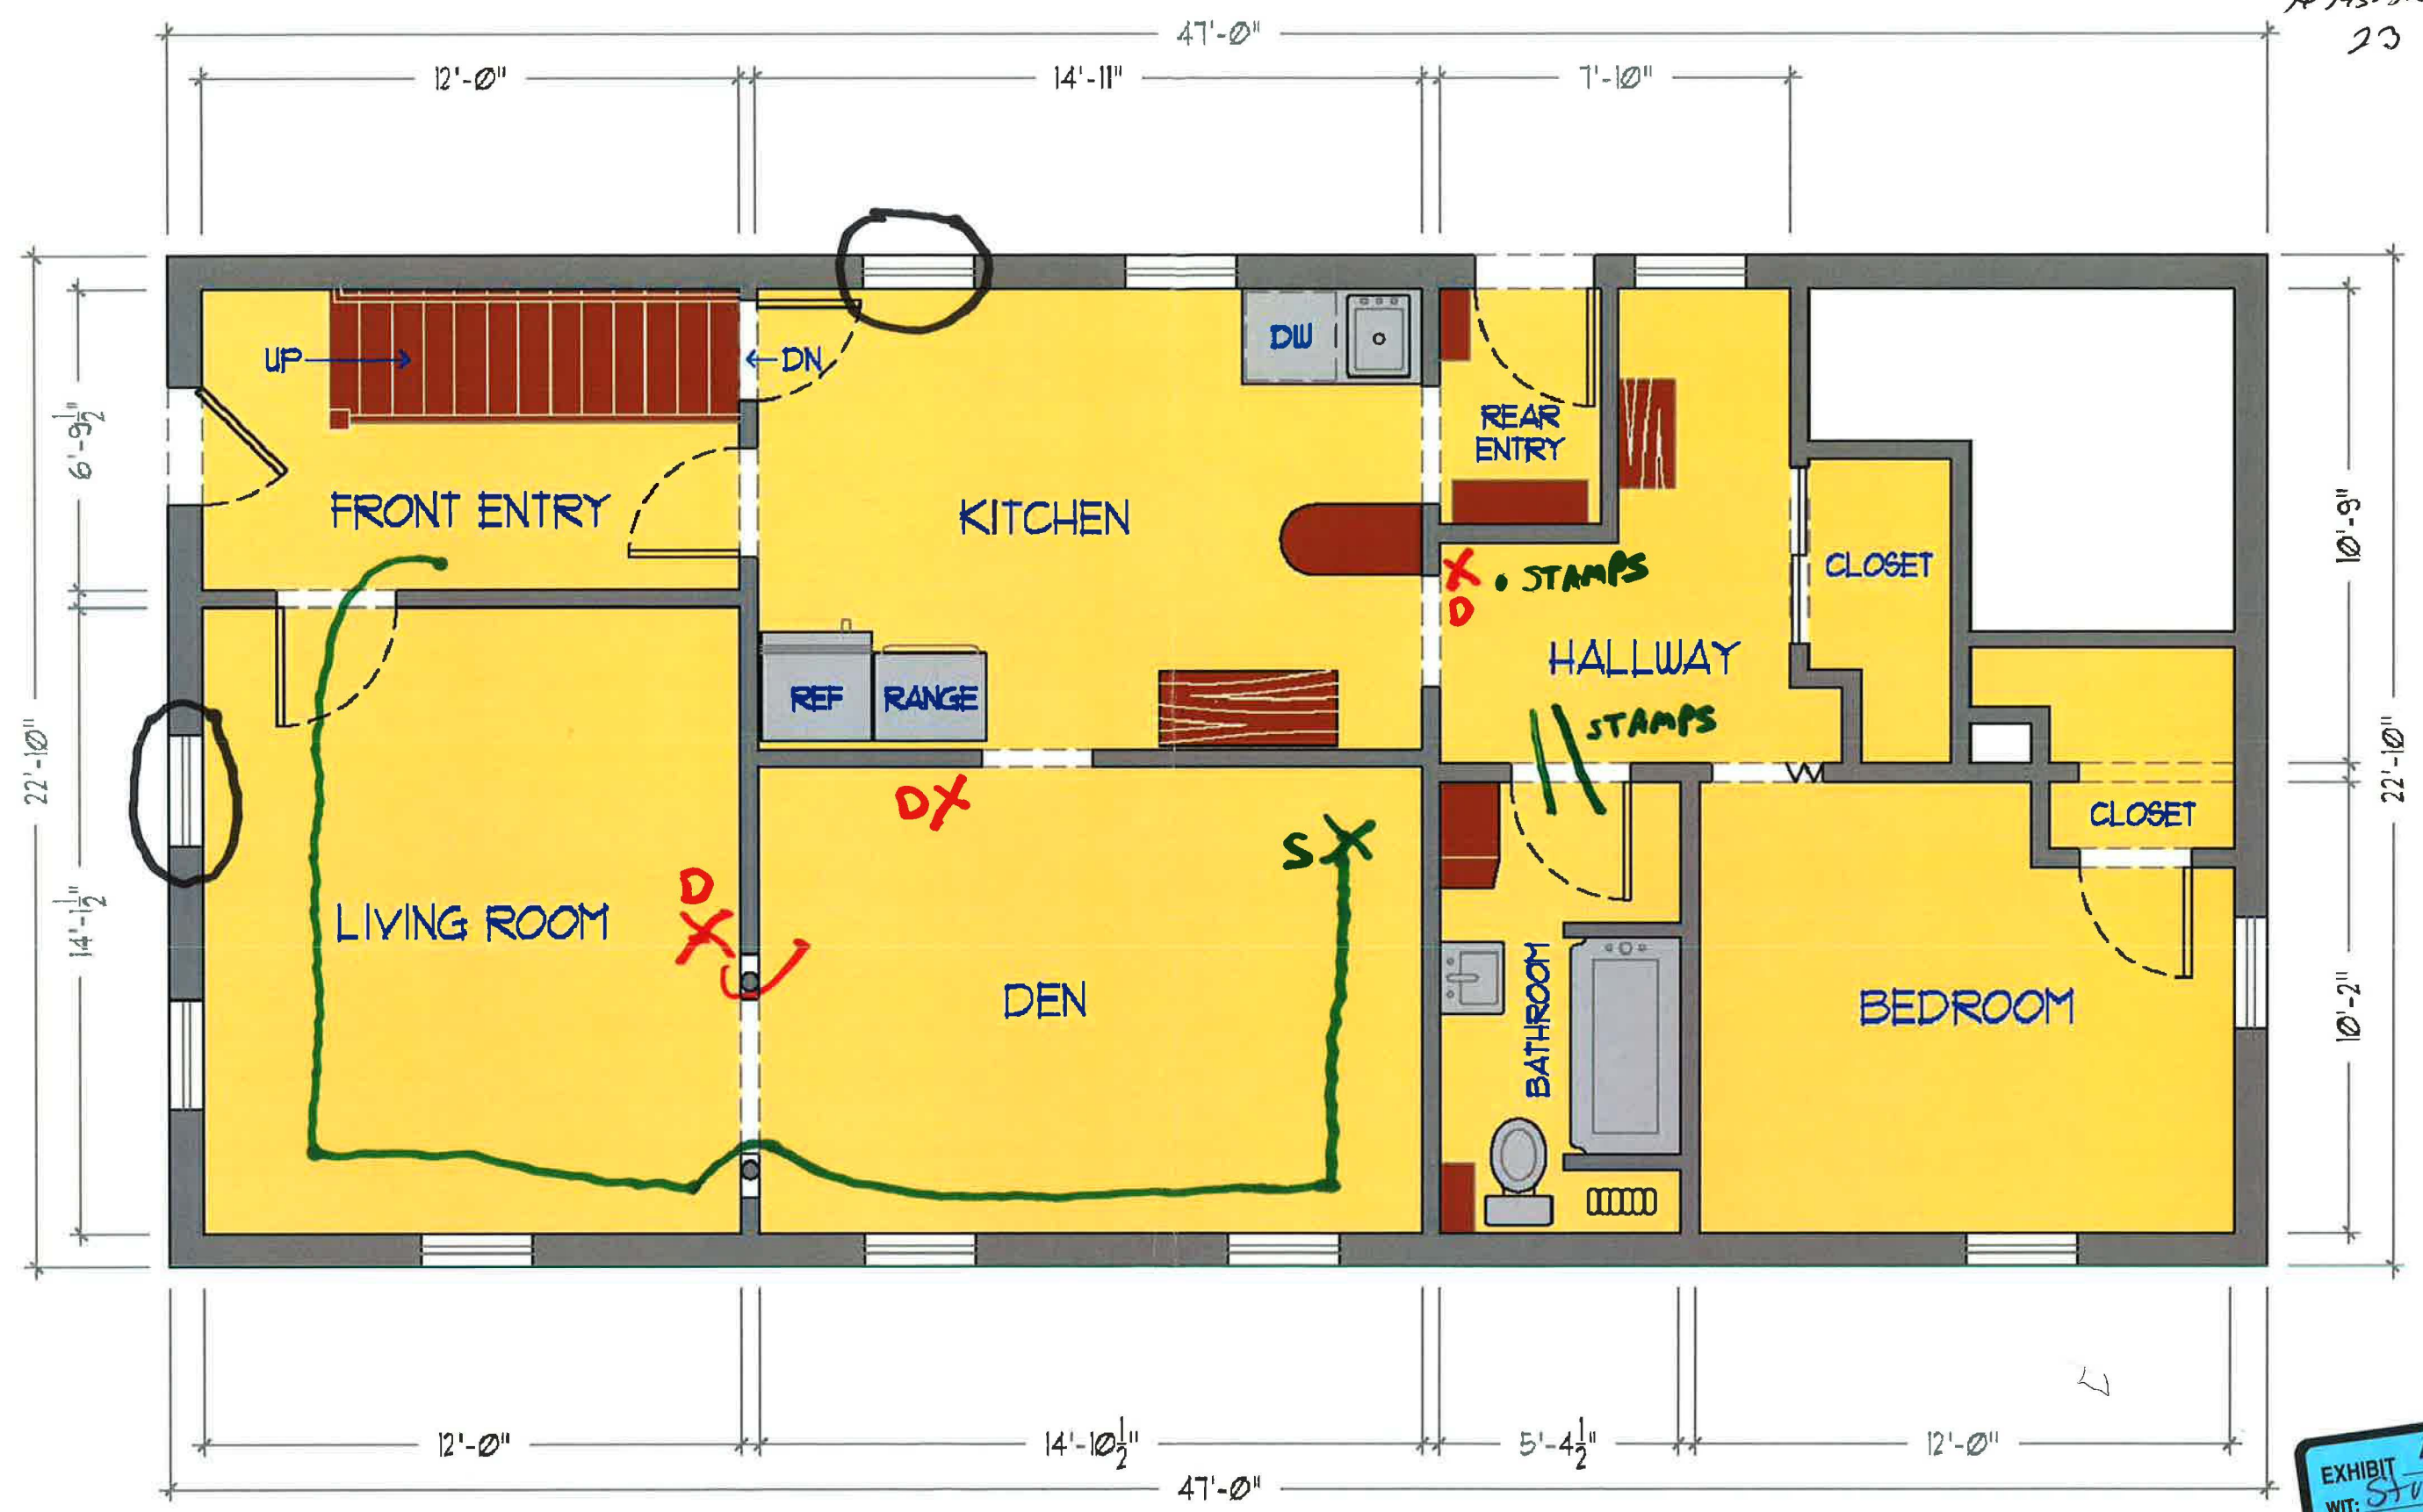

Sebastian  
23

26 FOUNTAIN STREET, FRAMINGHAM MA  
SCALE: 3/16" = 1'-0"

EXHIBIT 45  
WIT: Stuart  
DATE: 10/9/13  
M. Coughlin, RPR, CRR