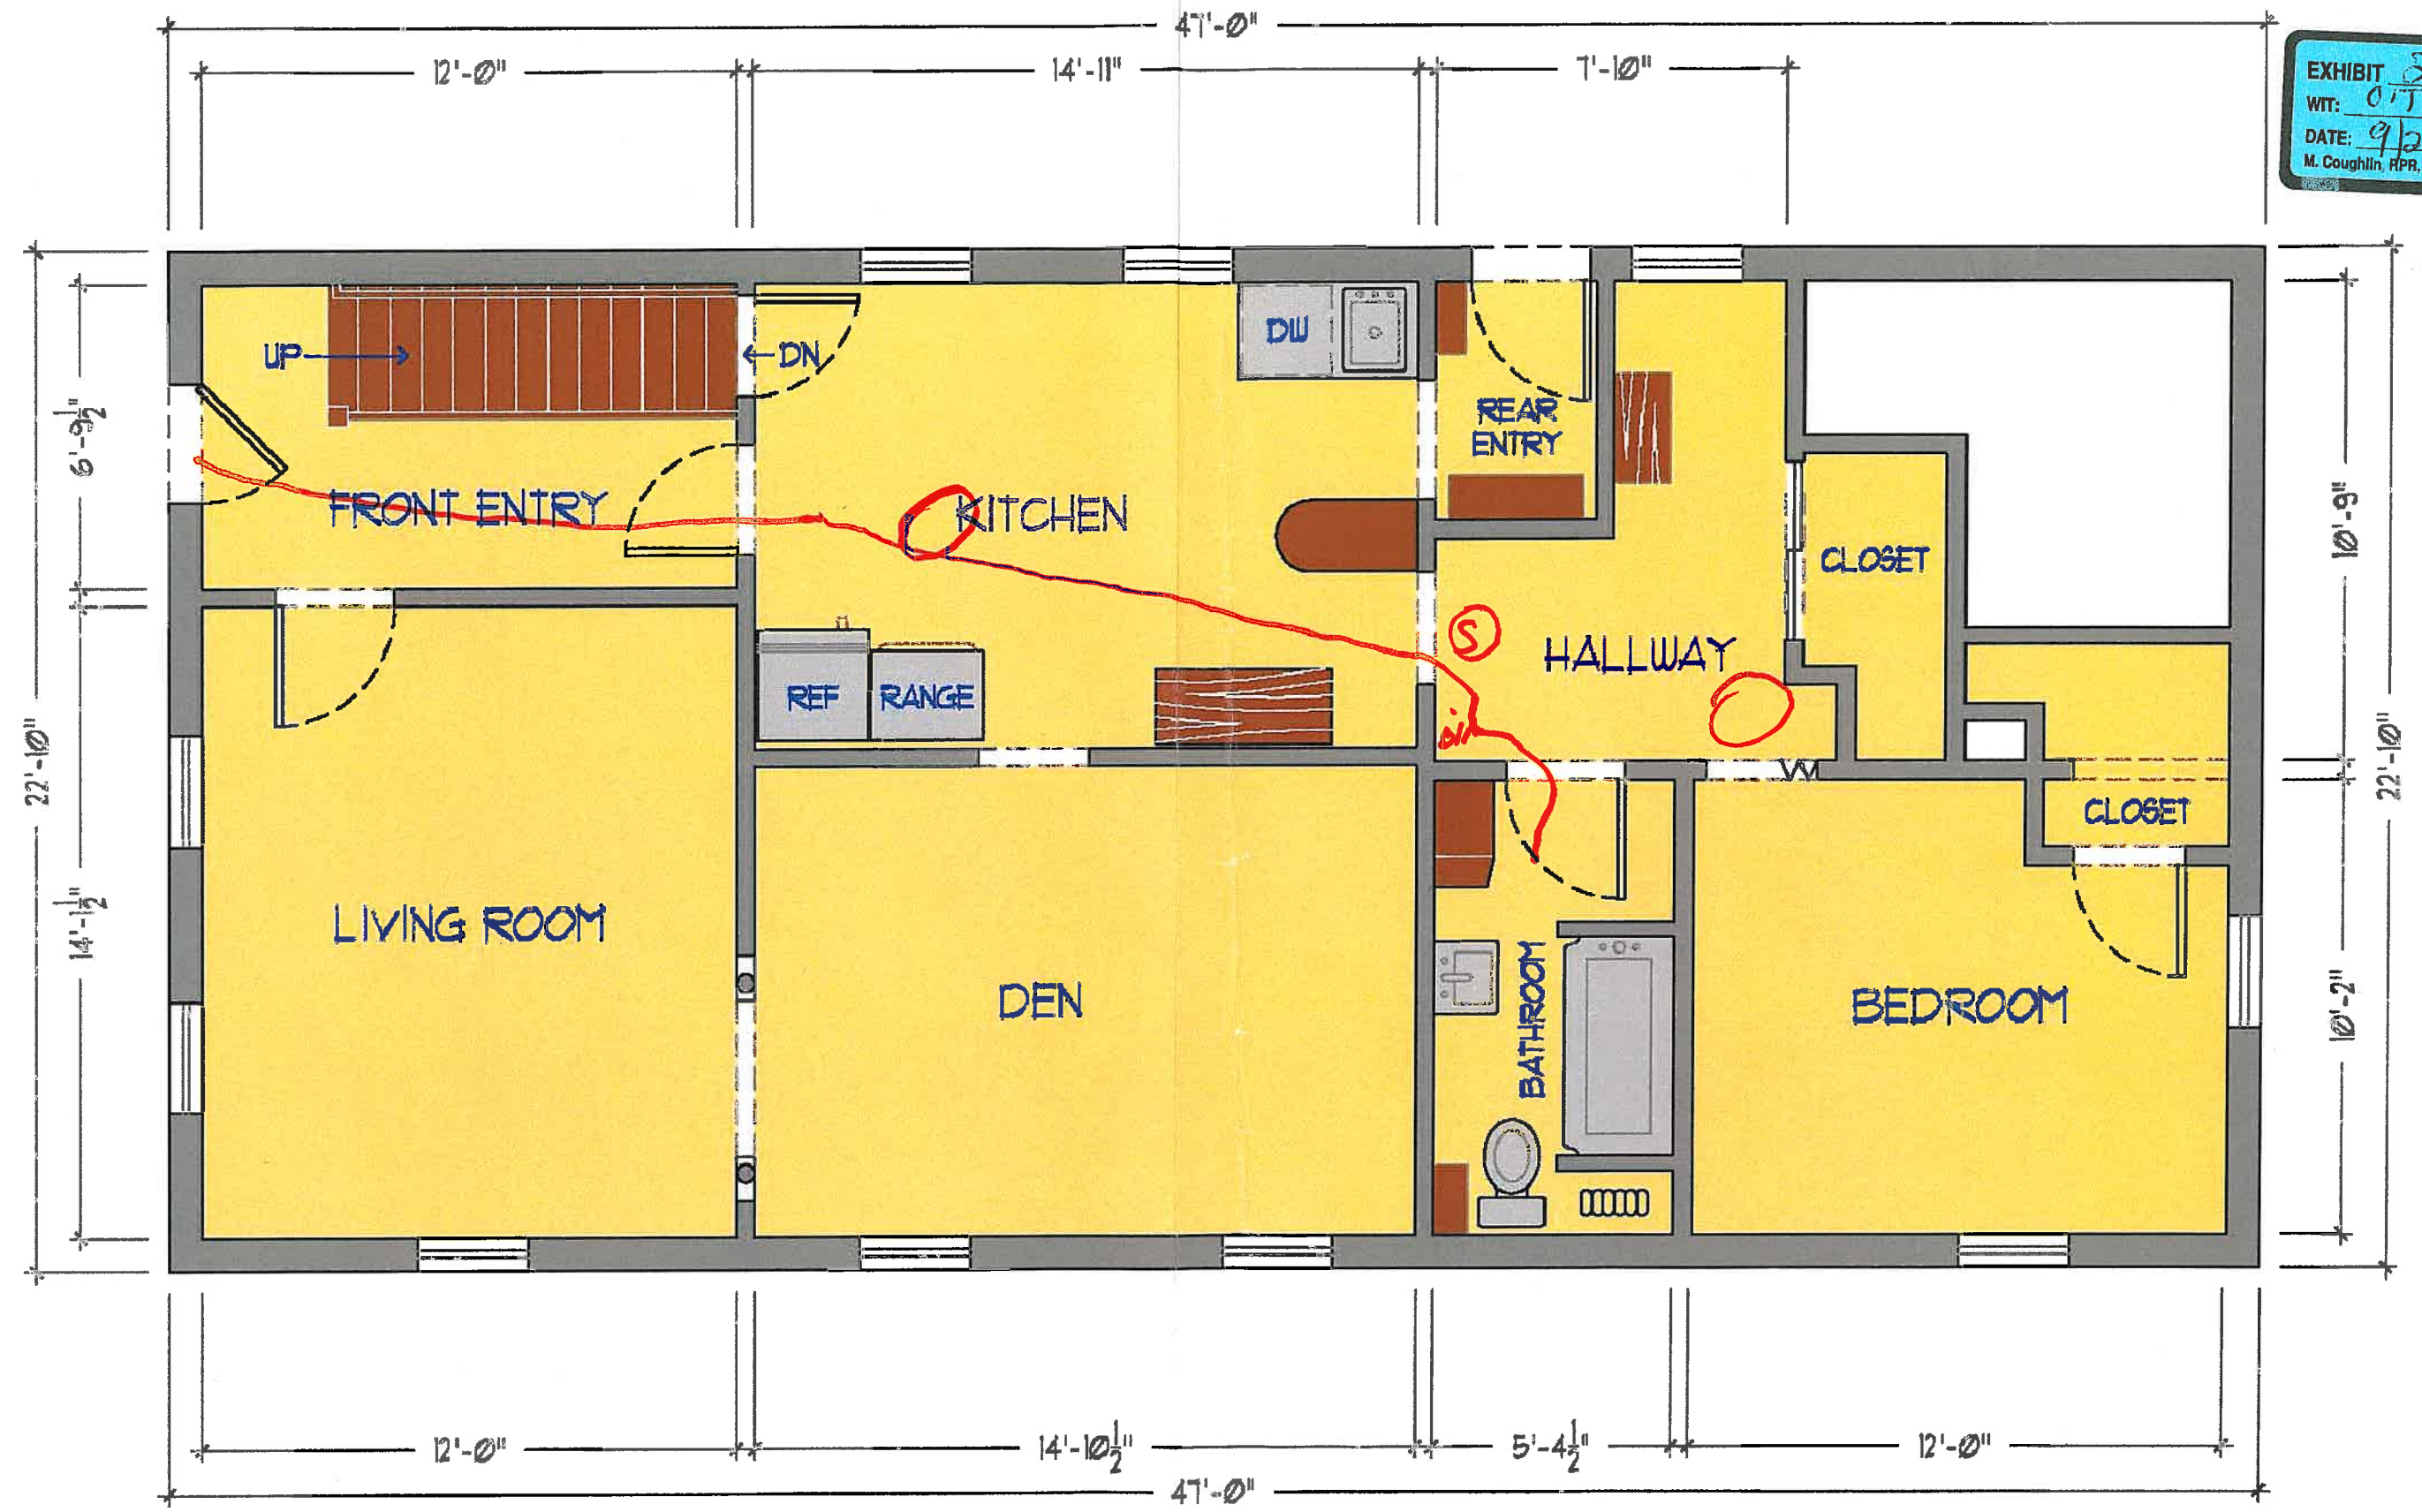

EXHIBIT 26
 WIT: O'Toole
 DATE: 9/23/13
 M. Coughlin, RPR, CRR

26 FOUNTAIN STREET, FRAMINGHAM MA
 SCALE: 3/16" = 1'-0"